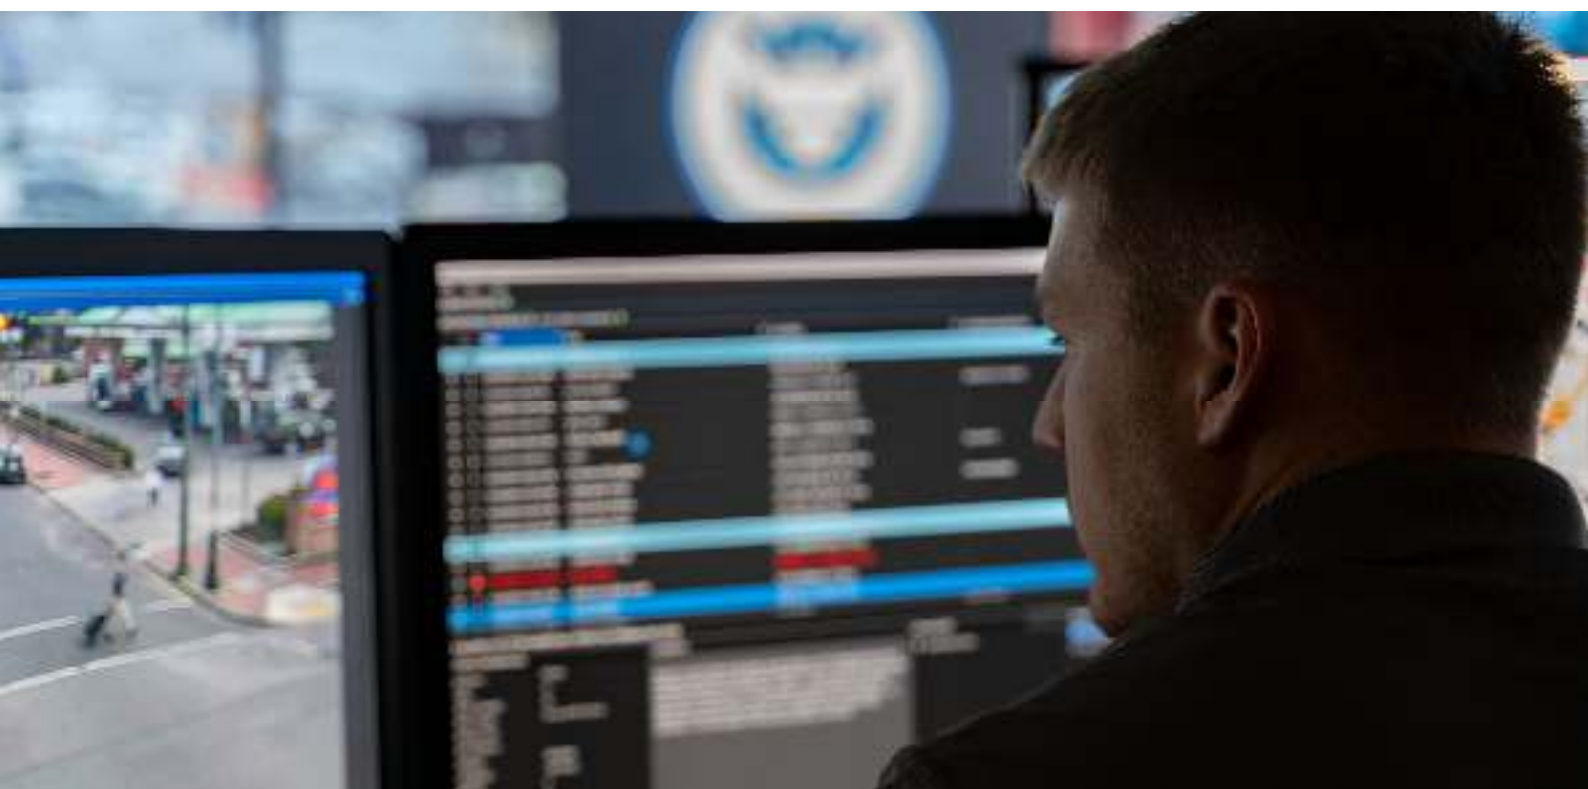

PUSH-TO-STREAM ALERTING

Press record to send an instant alert to the control room for faster incident response and better protection.

Control room teams need visibility of situations on the ground to respond effectively.

Customise the front tag with your logo and brand colours to make the VT100 an integral part of your staff uniform.

VMS INTEGRATION

Empowering your teams to see the bigger picture is essential for a safe and efficient workplace. Adding body-worn cameras to existing CCTV infrastructure delivers a first-person point of view to your security and surveillance operations.

RAPID CAMERA ALLOCATION

Organisations with a large workforce need a fast and efficient method of allocating body-worn cameras. Staff simply swipe their RFID tag or ID card to obtain a VT100 for the duration of a shift.