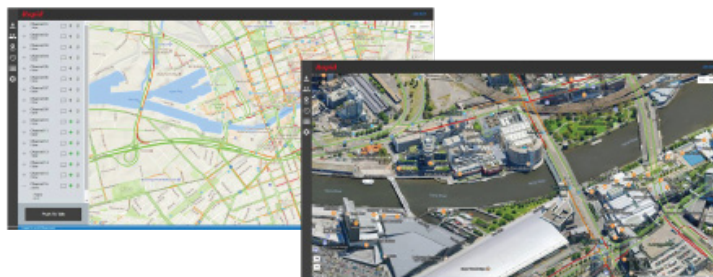

### Rapid Command

RAPID Command is a management system for RAPID that can be installed on your desktop computer. This management system provides you with accurate and timely information to ensure safe and efficient operation of your enterprise. Rapid Command is the ultimate real-time visual interface solution that provides the ability to manage and support team communications across the network with an up-to-date geographical interface using Google Maps and system features.