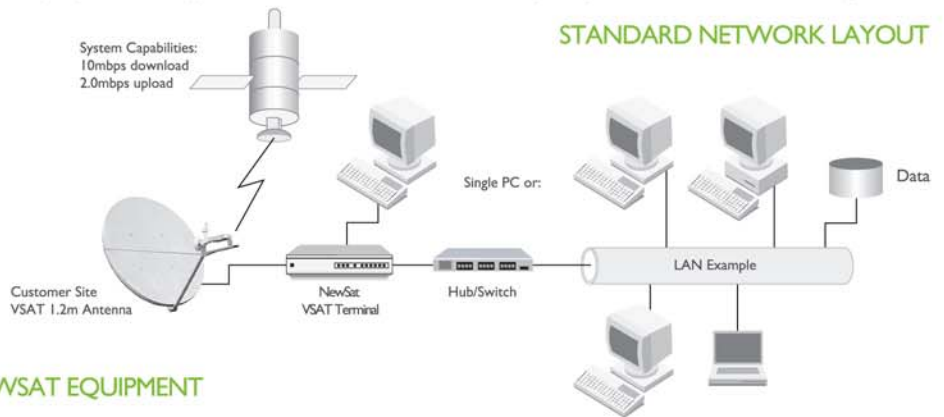

NewSat True Broadband services are based on cutting edge VSAT technologies capable of providing both public and private IP network access from city offices to even the most remote locations. As the workhorse of the satellite industry, VSAT provides solid communications, robust data delivery unrivalled adaptability. Download speeds range from 128kbps to 10mbps while upload can range up to 2.0mbps. More importantly NewSat offers a guaranteed network availability of 99.5 percent.

VSAT technology is not limited by reach of a buried cable. VSAT stations can be placed anywhere there is an unobstructed view of the satellite. They're capable of sending and receiving all sorts of video, data and audio content at the same high speed, regardless of distance from terrestrial switching offices and infrastructure. This means faster Internet, Email and Data transfer for business. Additional bandwidth can be added on request to deploy further applications such as Voice over IP (VoIP) and Video Conferencing.